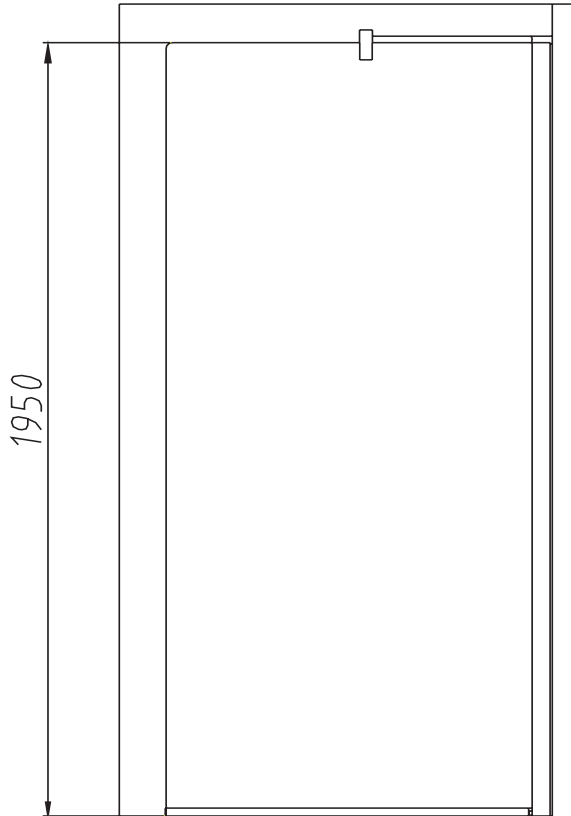

Product Code	Product Description	W - Width mm	SB - Stabilising Bar mm	TR - Towel Rail mm	Adjustment Each Side mm
H85950CP	HYDR8 WALK IN FLAT PANEL 900MM LH OR RH	900	550	N/A	25
H86950CP	HYDR8 WALK IN FLAT PANEL 1000MM LH OR RH	1000	550	N/A	25
H86951CP	HYDR8 WALK IN FLAT PANEL 1100MM LH OR RH	1100	550	N/A	25
H88950CP	HYDR8 WALK IN FLAT PANEL 1200MM LH OR RH	1200	550	N/A	25
H83980CP	HYDR8 WALK IN SIDE PANEL 760MM LH OR RH	760	550	600	25
H84980CP	HYDR8 WALK IN SIDE PANEL 800MM LH OR RH	800	550	600	25
H85980CP	HYDR8 WALK IN SIDE PANEL 900MM LH OR RH	900	550	600	25

Walk in Curve

Walk in Side Panel